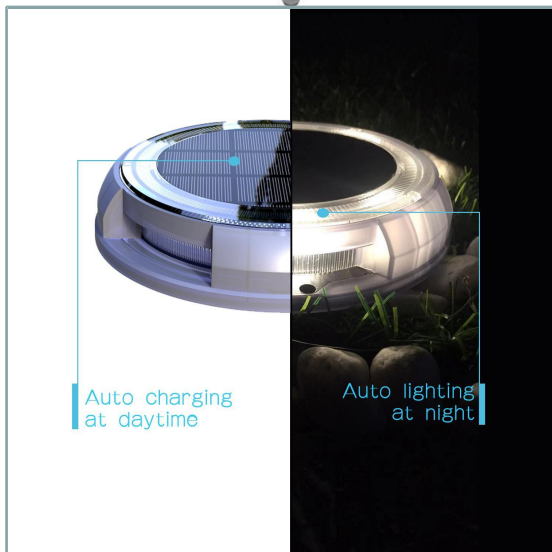

New solar garden light **KTGL6801**

Features:

- Light Sensor (Auto on at night , auto off at day time)
- Different single color
- UV pc material , long time use
- Constant Lightng for illumination
- Can be used for different applications

Technical Speficiaions

Epistar SMD LED	0.5W 100-120LM/W >50000H
LED Color	Single color for option (Blue , green , white , warm white)
Battery Type	NI-MH 1800mAh
Solar Panel	0.66W Polycrystalline silicon Laminated Plate (Taiwan Neo) 25years
Charging method	Solar power
Solar charging time	6-8 hrs by bright sunshine
Lighting time	3-5 nights after full charged
Sensor	Light sensor
Lighting mode	Steady light all night
Material	UV Procted PC +ABS
Product Size	Dia11.6cm*2.3cm height , Spike height
IP level	67
Working Temperature	-25°C ~ 65°C
Warranty	12months
Certificate	CE,ROHS ,FCC , ISO9001:2015
Installation height	Height 9CM
Package	11CM*12CM*12CM 4pcs per box 0.56kg per box