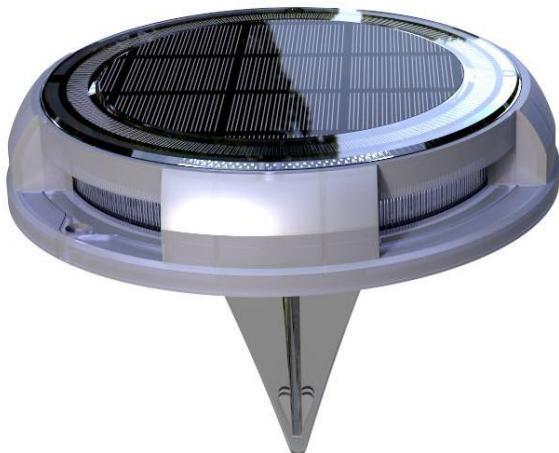

New solar garden light **KTGL6801**

Features:

- Light Sensor (Auto on at night , auto off at day time)
- Different single color
- UV pc material , long time use
- Constant Lightng for illumination
- Can be used for different applications

Technical Speficiaions

Epistar SMD LED	0.5W 100-120LM/W >50000H
LED Color	Single color for option (Blue , green , white , warm white)
Battery Type	NI-MH 1800mAh
Solar Panel	0.66W Polycrystalline silicon Laminated Plate (Taiwan Neo) 25years
Charging method	Solar power
Solar charging time	6-8 hrs by bright sunshine
Lighting time	3-5 nights after full charged
Sensor	Light sensor
Lighting mode	Steady light all night
Material	UV Procted PC +ABS
Product Size	Dia11.6cm*2.3cm height , Spike height
IP level	67
Working Temperature	-25°C ~ 65°C
Warranty	12months
Certificate	CE,ROHS ,FCC , ISO9001:2015
Installation height	Height 9CM
Package	11CM*12CM*12CM 4pcs per box 0.56kg per box