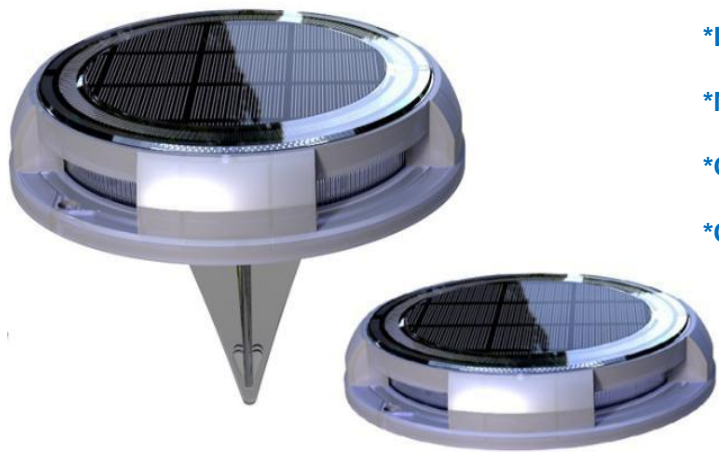

New solar garden light **KTGL6801**

Features:

- Light Sensor (Auto on at night , auto off at day time)
- Different single color
- UV pc material , long time use
- Constant Lightng for illumination
- Can be used for different applications

Technical Speficiaions

Epistar SMD LED	0.5W 100-120LM/W >50000H
LED Color	Single color for option (Blue , green , white , warm white)
Battery Type	NI-MH 1800mAh
Solar Panel	0.66W Polycrystalline silicon Laminated Plate (Taiwan Neo) 25years
Charging method	Solar power
Solar charging time	6-8 hrs by bright sunshine
Lighting time	3-5 nights after full charged
Sensor	Light sensor
Lighting mode	Steady light all night
Material	UV Procted PC +ABS
Product Size	Dia11.6cm*2.3cm height , Spike height
IP level	67
Working Temperature	-25°C ~ 65°C
Warranty	12months
Certificate	CE,ROHS ,FCC , ISO9001:2015
Installation height	Height 9CM
Package	11CM*12CM*12CM 4pcs per box 0.56kg per box